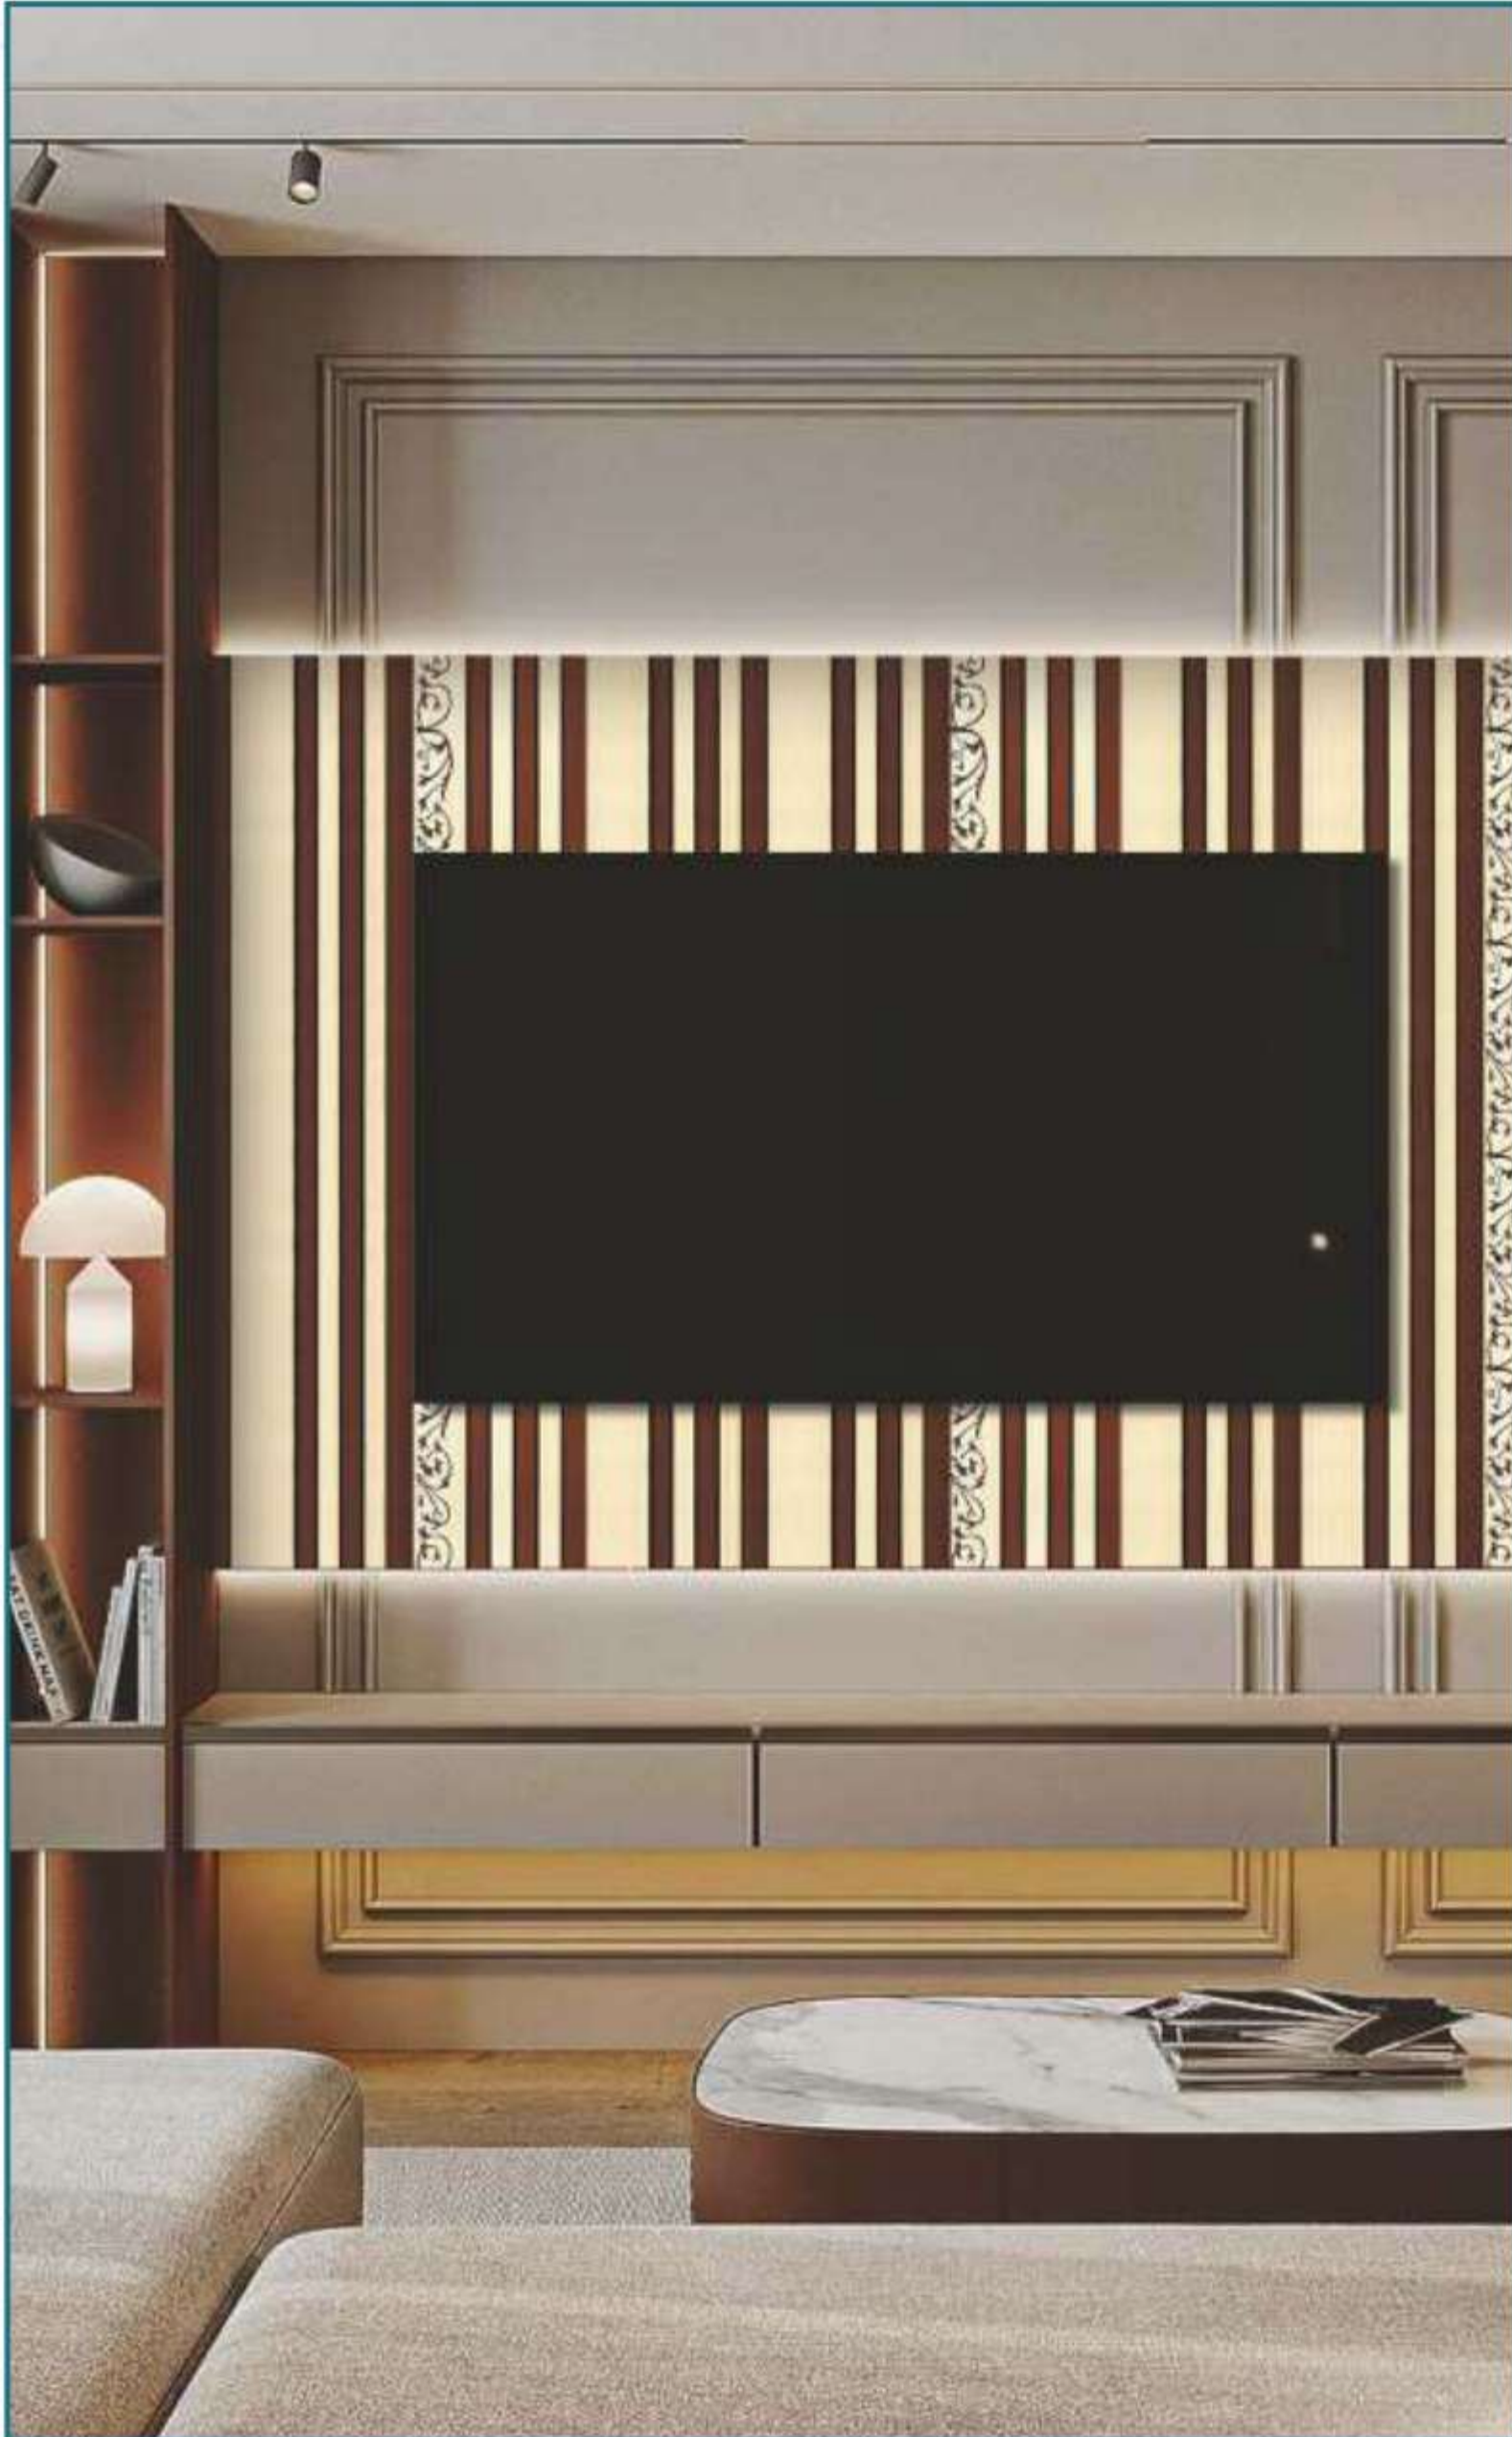

B - 2

There can be colour variation in material from different batches, It is advised to use same batch material to avoid colour variations.
Actual colour of Louvers may vary from this brochure.