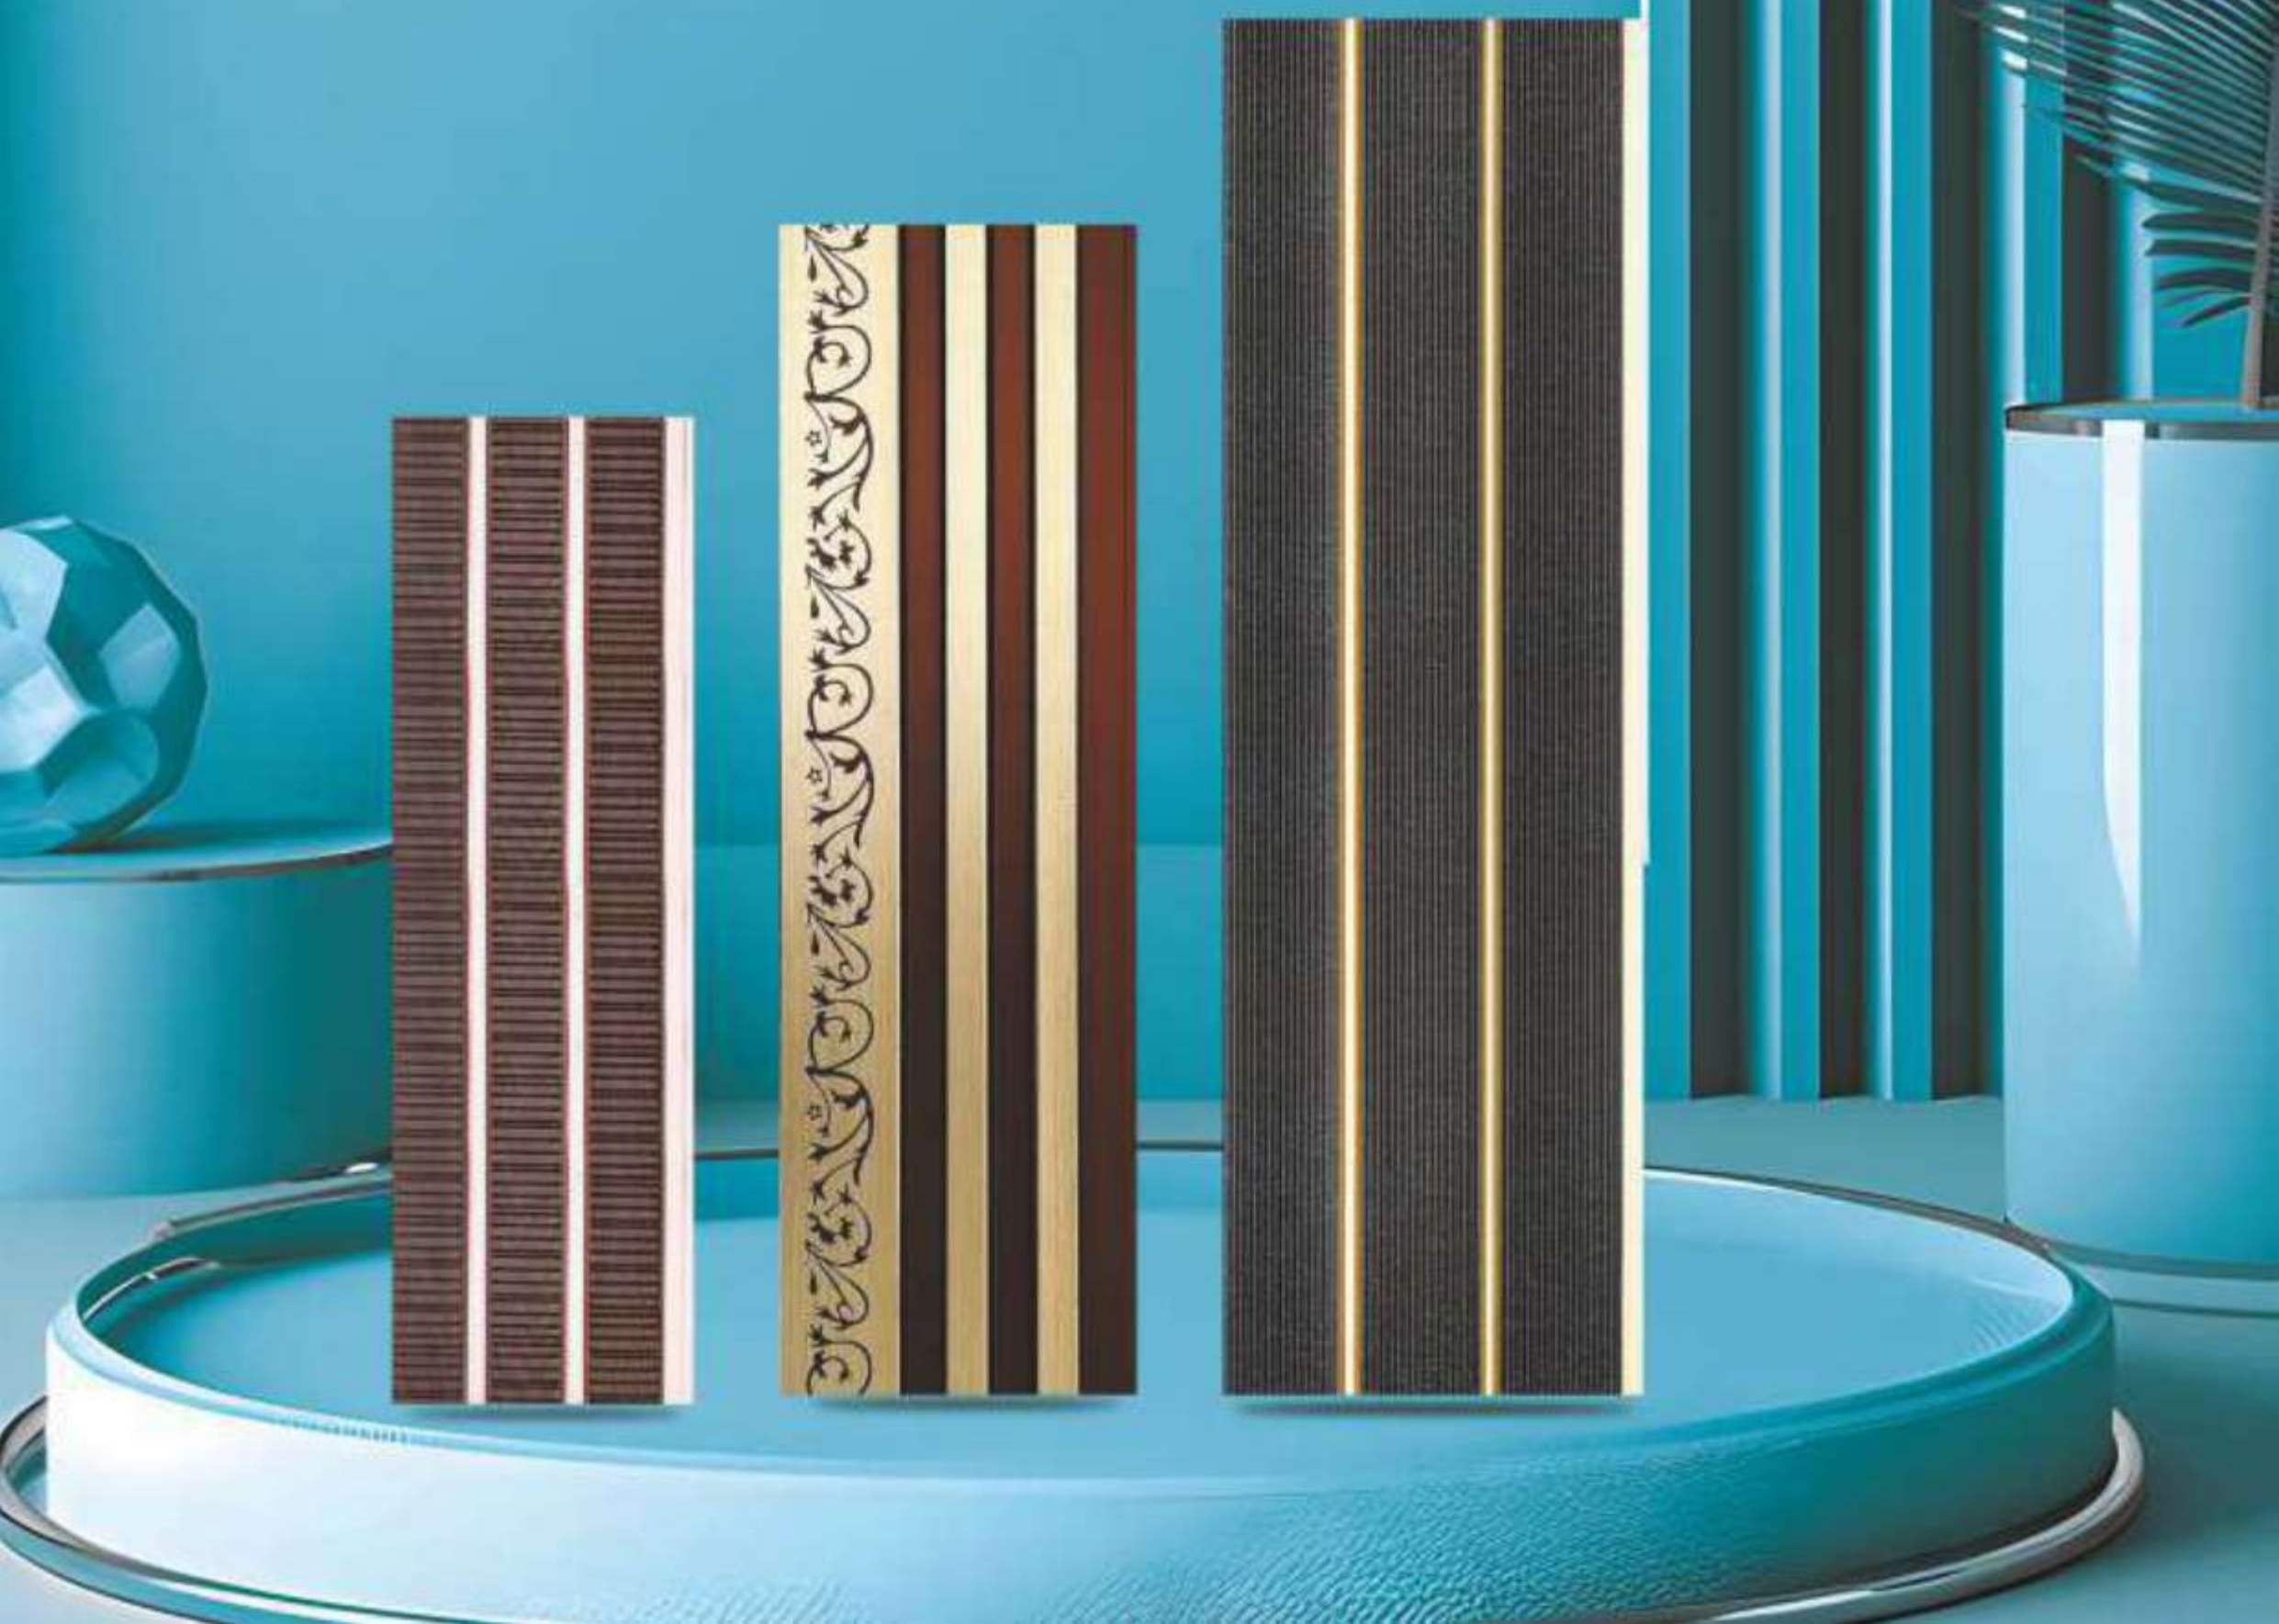

LOUVERS

SOLUTION
FOR YOUR
CREATIVITY

LOOK BOOK

VOLUME 4

CRYSTALine™

ABOUT US

Crystalline is a leading brand offering best in class furniture louvers. The company has attained the technology prowess and expertise It offers a variety of louvers having unique features like innovative designs and distinctive patterns. Keeping the needs of architects and designers in mind, we have created this folder to portray an assembly of modern and trendy louvers suiting the needs of a classic attic and even contemporary abodes.